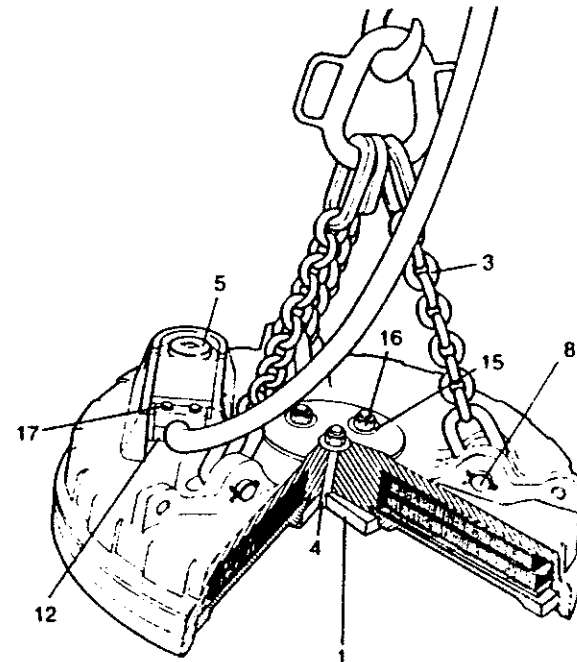

SPARE PARTS

800-321-3396

46604800 SP

SHEET

OF

TITLE: 48" LIFMASTER (TYPE LM)

CATALOG NO. 46604800

REF.	QTY	DESCRIPTION	CATALOG NO.
N/A	1	Inner Shoe	46304802
	0		
	1	Internal Lead	46004805
	1	Suspension Assembly	46004806
N/A	0	Bolt - Inner Shoe	46105707
	1	Pipe Plug	39910350
	1	Cover	46304810
	2	Cover Bushing	46304811
	3	Pin - Magnet	46004812
	1	Protector Lead	46004813
	2	Twist Lock Connector	46004816
	1	External Lead	46004814
	1	Lead Clamp	46304809
	1	Lock Pin Assembly	46304818
	1	Protector Cable	46004815
N/A	0	Safety Washer	46004847
N/A	0	Hex Nut	39081250
	2	Hex Bolt	5/8-11X3"
	2	Socket Head Cap Screw	5/16-18X1"

N/A = NOT APPLICABLE ON THIS DESIGN