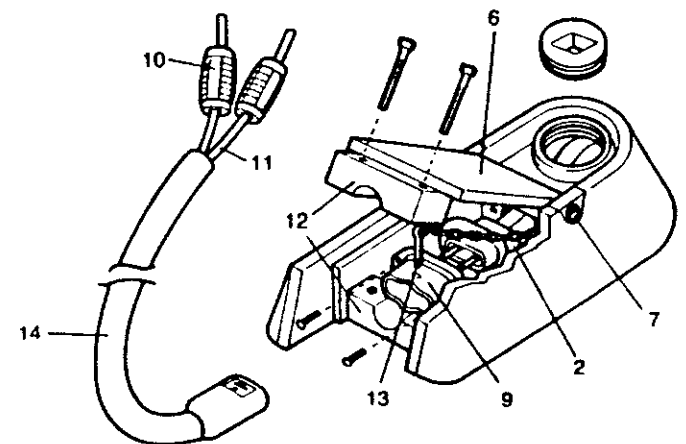

SPARE PARTS

800-321-3396

46604800 SP

SHEET

OF

TITLE: 48" LIFMASTER (TYPE LM)

CATALOG NO. 46604800

REF.	QTY	DESCRIPTION	CATALOG NO.
N/A	1	Inner Shoe	46304802
	0		
	1	Internal Lead	46004805
	1	Suspension Assembly	46004806
N/A	0	Bolt - Inner Shoe	46105707
	1	Pipe Plug	39910350
	1	Cover	46304810
	2	Cover Bushing	46304811
	3	Pin - Magnet	46004812
	1	Protector Lead	46004813
	2	Twist Lock Connector	46004816
	1	External Lead	46004814
	1	Lead Clamp	46304809
	1	Lock Pin Assembly	46304818
	1	Protector Cable	46004815
N/A	0	Safety Washer	46004847
N/A	0	Hex Nut	39081250
	2	Hex Bolt	5/8-11X3"
	2	Socket Head Cap Screw	5/16-18X1"

N/A = NOT APPLICABLE ON THIS DESIGN